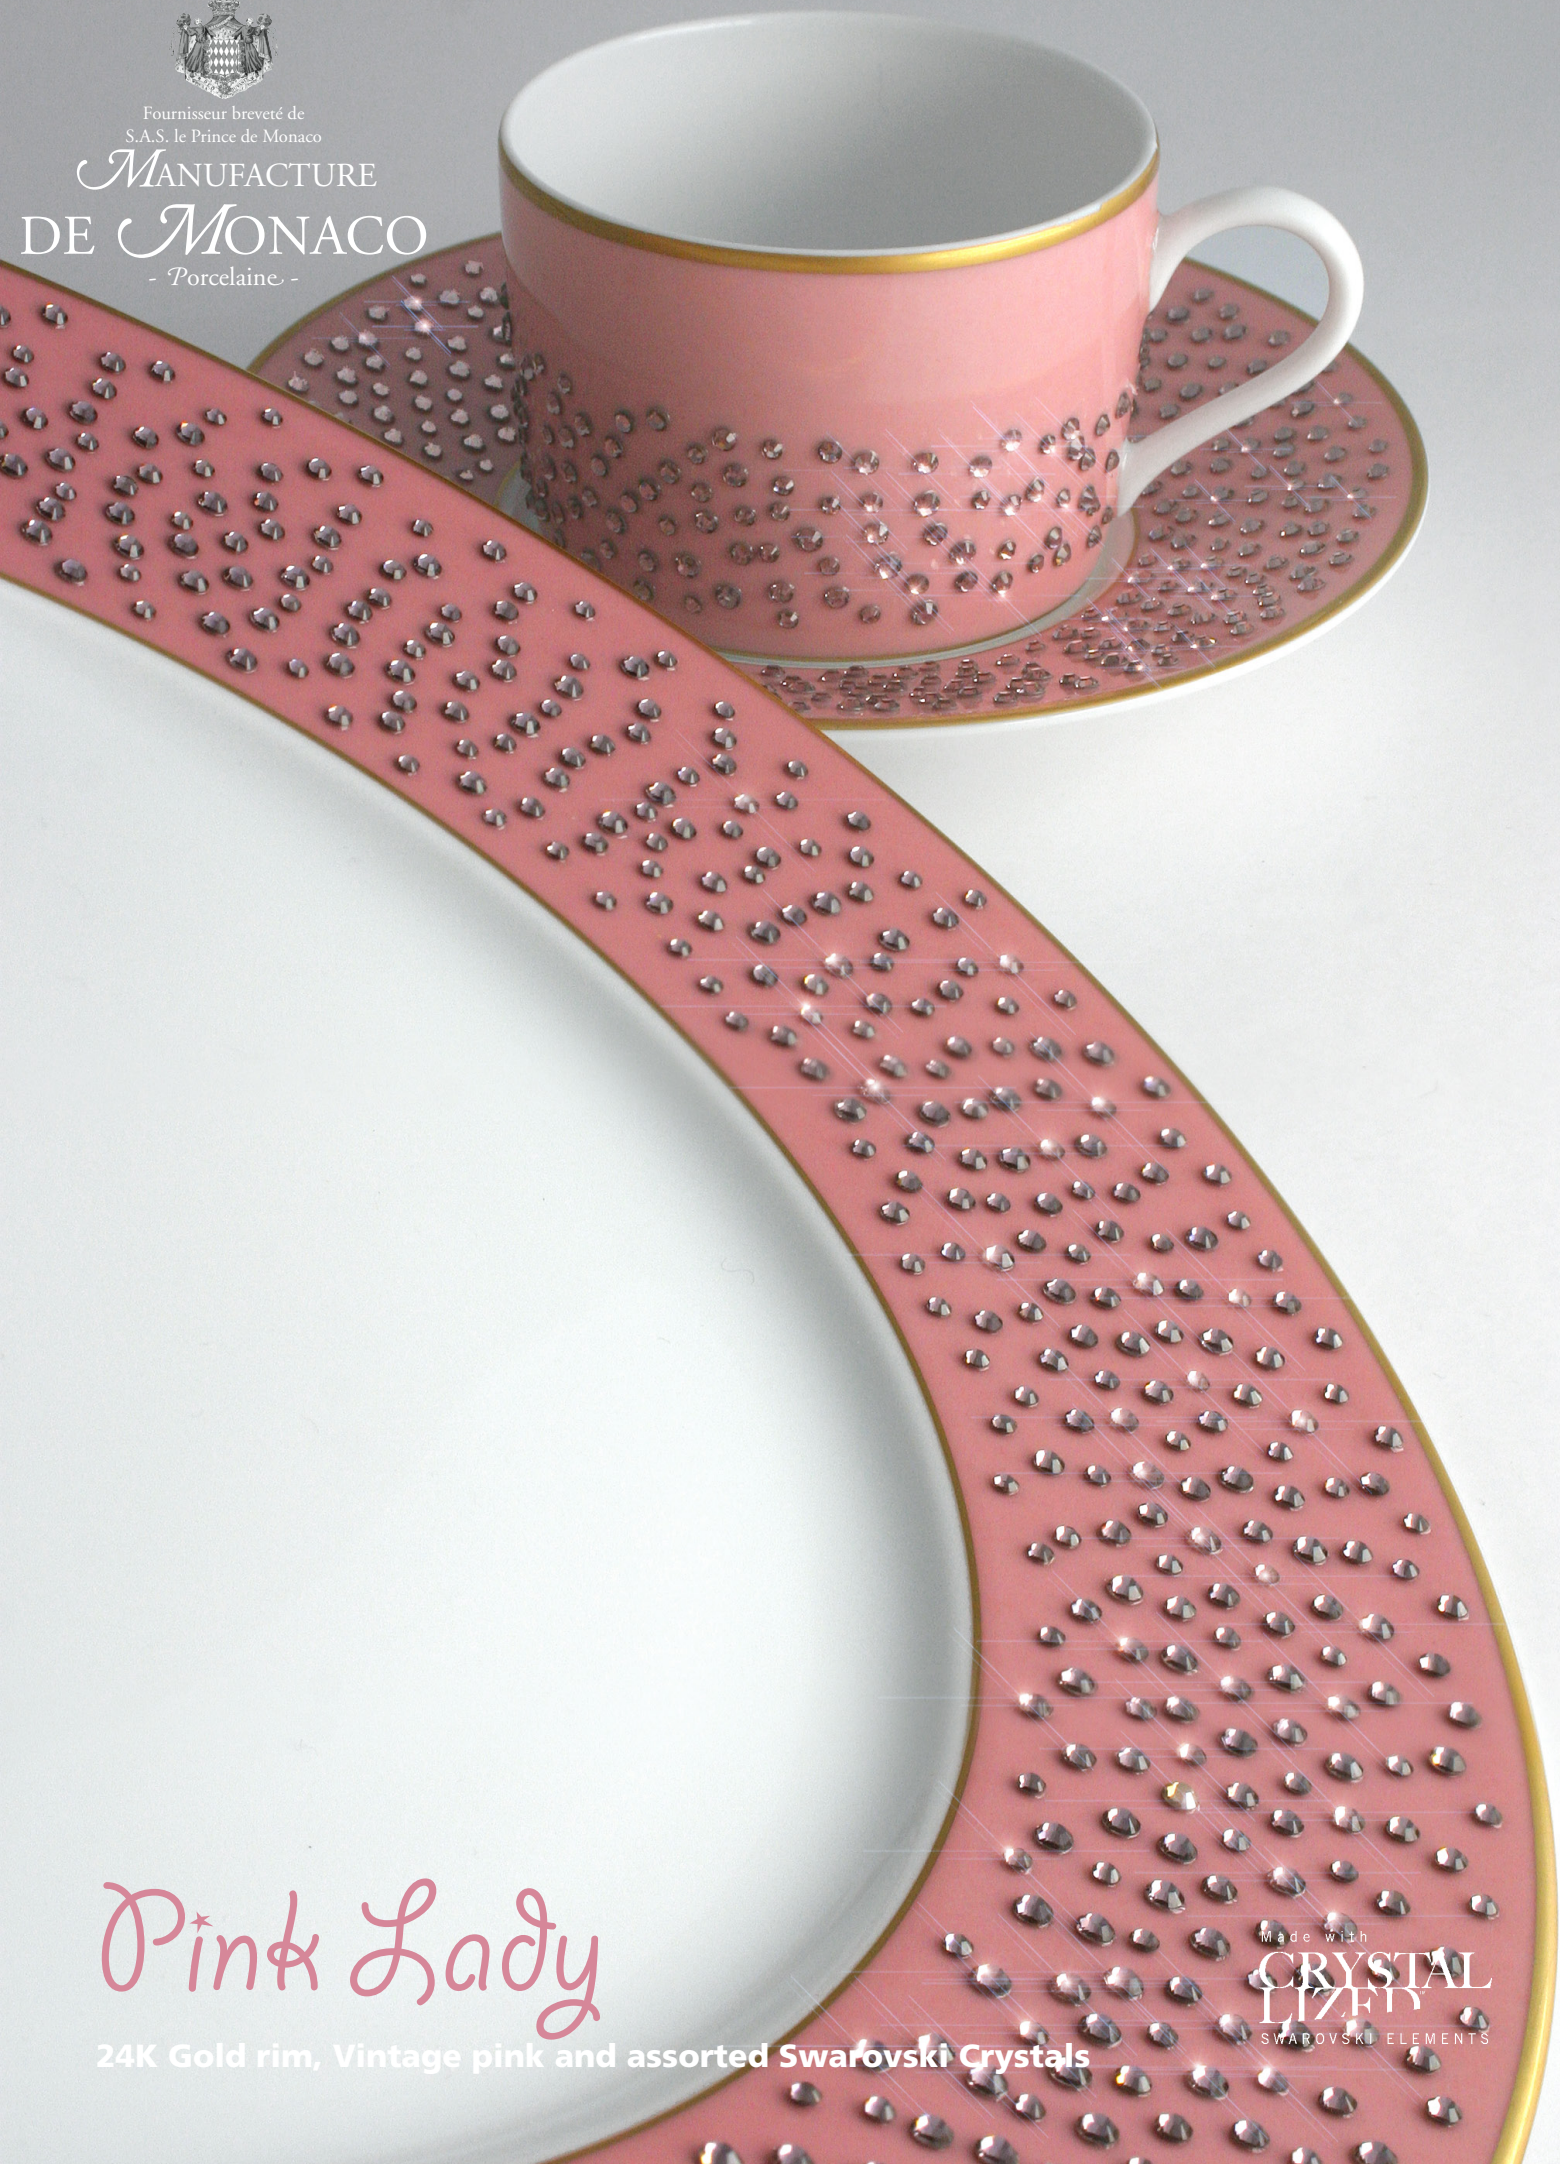

NEW 2010 COLLECTION

Fournisseur breveté de
S.A.S. le Prince de Monaco

MANUFACTURE
DE MONACO
- Porcelaine -

Pink Lady

24K Gold rim, Vintage pink and assorted Swarovski Crystals

Made with
**CRYSTAL
LIZED**
SWAROVSKI ELEMENTS

Pink Lady Tableware

Buffet Plate
30 cm
A30SPL

Dinner Plate
27 cm
A27SPL

Rim Soup Plate
23 cm
A23SPL

Dessert Plate
22 cm
A22SPL

Bread & Butter Plate
16 cm
A16SPL

Breakfast Cup and saucer
30 cl
T30SPL

Tea Cup and saucer
20 cl
T15SPL

Moka Cup and saucer
8 cl
T10SPL

Tumbler
20 cl
G01SPL

Flat Cake Plate
31 cm
P33SPL

Ashtray
16 x 20 cm
C20SPL

Tidy Dish
16 x 20 cm
VP20SPL

Tidy Dish
13 cm
VP13SPL